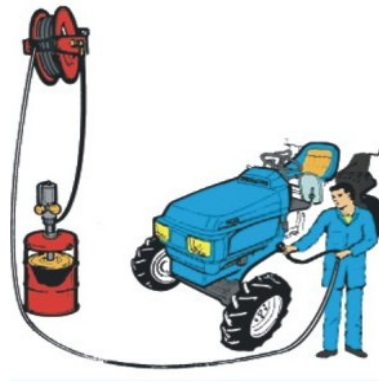

Reels

R/15H2

Heavy duty reel c/w 15mtrs of ¼” hose. Multi position release ratchet and the spring is fully enclosed and lubricated. Suitable for wall, ceiling or floor mounting.

FL 9081

Steel reel without hose.
Capable of holding 15 mtrs of hose.