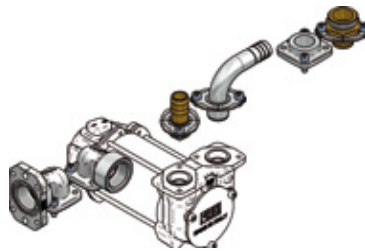

### By-Pass 3000

**F00342** 12 volt

**F00347** 24 volt

Battery powered pump, max output  
45 ltr/min.

### Carry 3000

**F0022300C** 12 volt

**F0022400C** 24 volt

Battery powered pump c/w battery  
leads and switch, max output 45 ltr/min

### Battery Kits 3000

**F0022500C** 12 volt

**F0022600C** 24 volt

Battery powered pump kit c/w battery  
leads, switch, 4 mtrs hose, filter and  
nozzle. Max output 45 ltr/min

### Bi-Pump

**F0036302**            **12 volt**

**F0036304**            **24 volt**

12/24 Volt High output double pump. Comes with 4 mtrs heavy-duty battery cables and fuse. Ideal pump for a fast fill. Max output 85 ltr/min  
Also available in kit form.