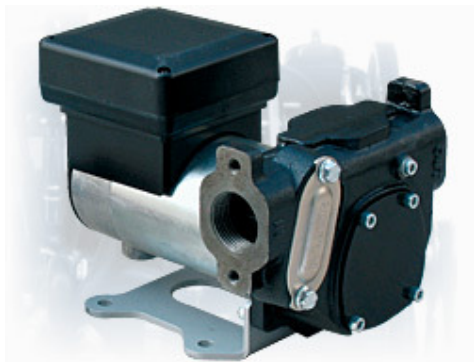

## DC Pumps

### Bi-Pump

**F0036302**            **12 volt**

**F0036304**            **24 volt**

12/24 Volt High output double pump. Comes with 4 mtrs heavy-duty battery cables and fuse. Ideal pump for a fast fill. Max output 85 ltr/min  
Also available in kit form.